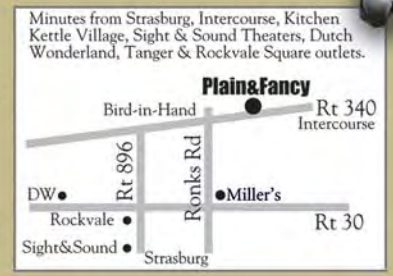

Route 340 between Bird-in-Hand & Intercourse
GPS: 3121 Old Philadelphia Pike, Bird-in-Hand PA (if problem, try Rtnks PA)
* Prices, menus, specials and hours subject to change